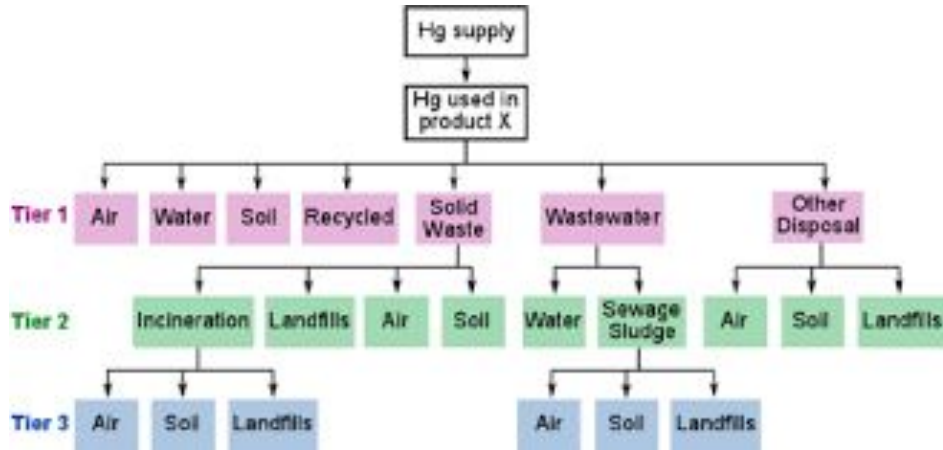

Toxic substances heavy metals

Database Photos

Pictures of your toxic substance

cuivre
29
Cu
63.546

plomb
82
Pb
207.2

Toxic substances
heavy metals

Where does this substance come from?

Database Photos

I- Comment différencier ces 6 métaux ?

Photo 1

Photo 2

Photo 3

Photo 4

Photo 5

Photo 6

Toxic substances
heavy metals